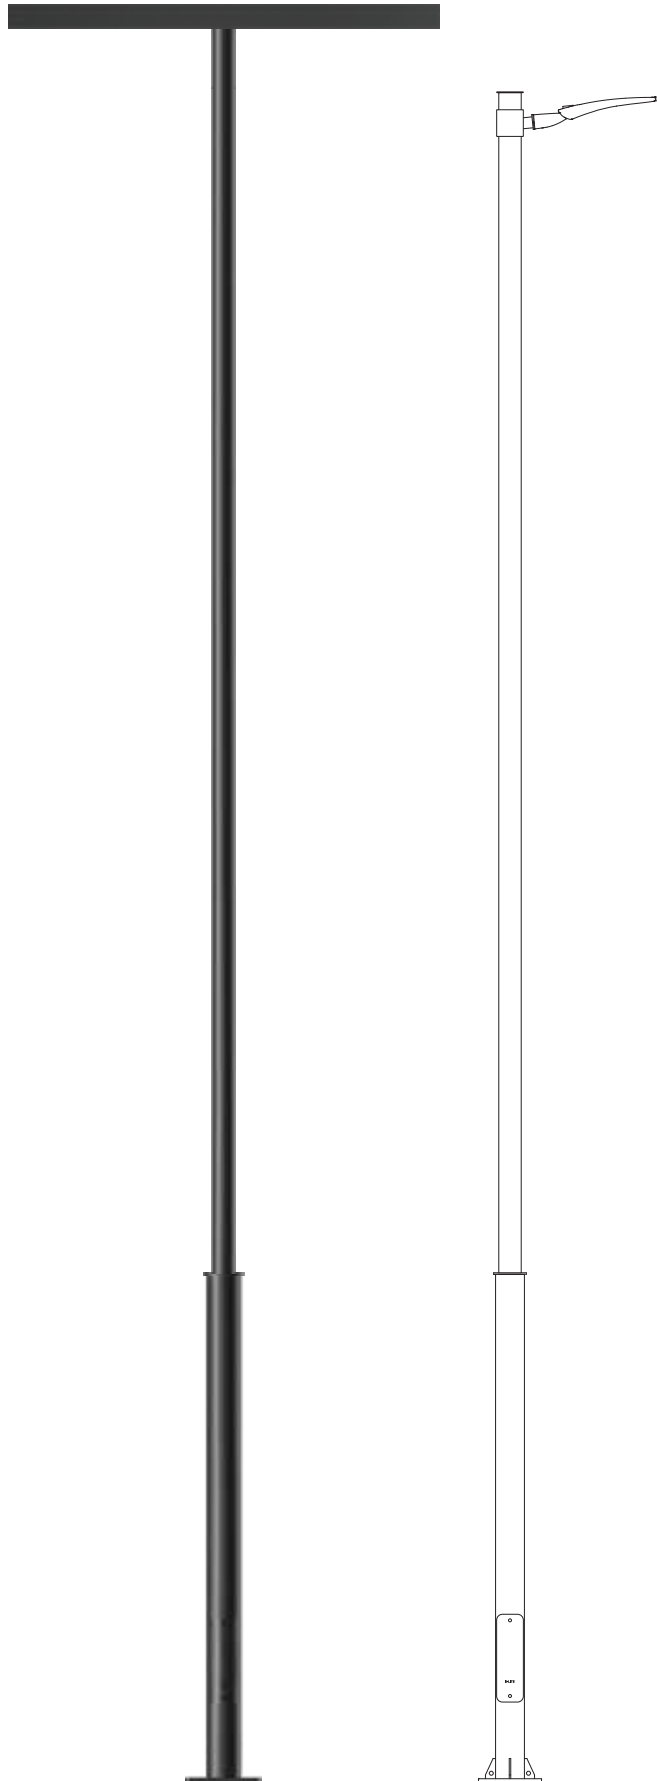

# K-LITE

STREET LIGHTING POLES

Architectural Lighting Pole is design to create a distinctive atmosphere in town & cities by using the most advanced technology to develop innovative lighting solutions. Poles can stylishly convey the identity of any landscape. Our poles can be designed to suit single or multi arms brackets in order to install one or more light sources.

### Product Description

- Pole design parameters vary depending on the type of bracket and loading factor.
- All pole sections are welded using special v groove technique by certified welders using high end MIG welding processes.
- Built-in control box with cast aluminium service door and safety rope.
- Die cast aluminium door is contoured to the shape of the pole with silicone rubber gasket.
- The control gear tray is prewired with MCB, terminal connectors for loop-in / loop-out arrangement.
- The foundation bolt holes in the base plate are designed to be elongated for fine adjustments / alignment of the pole during installation.
- Base plate made of steel grade E250 & foundation bolt of grade 4.6
-  - Conformity mark

### Installation

Surface mounted with base plate and fitted on a pre formed foundation.

## FLAT Series

ID	Pole Size	Base Size	Height	Mounting
KP-7264	Ø88.9	Ø139.7	6000	KP-51.2
KP-7260	Ø88.9	Ø139.7	7000	KP-51.3
KP-7261	Ø88.9	Ø139.7	8000	KP-51.4
KP-7262	Ø88.9	Ø139.7	9000	KP-51.5