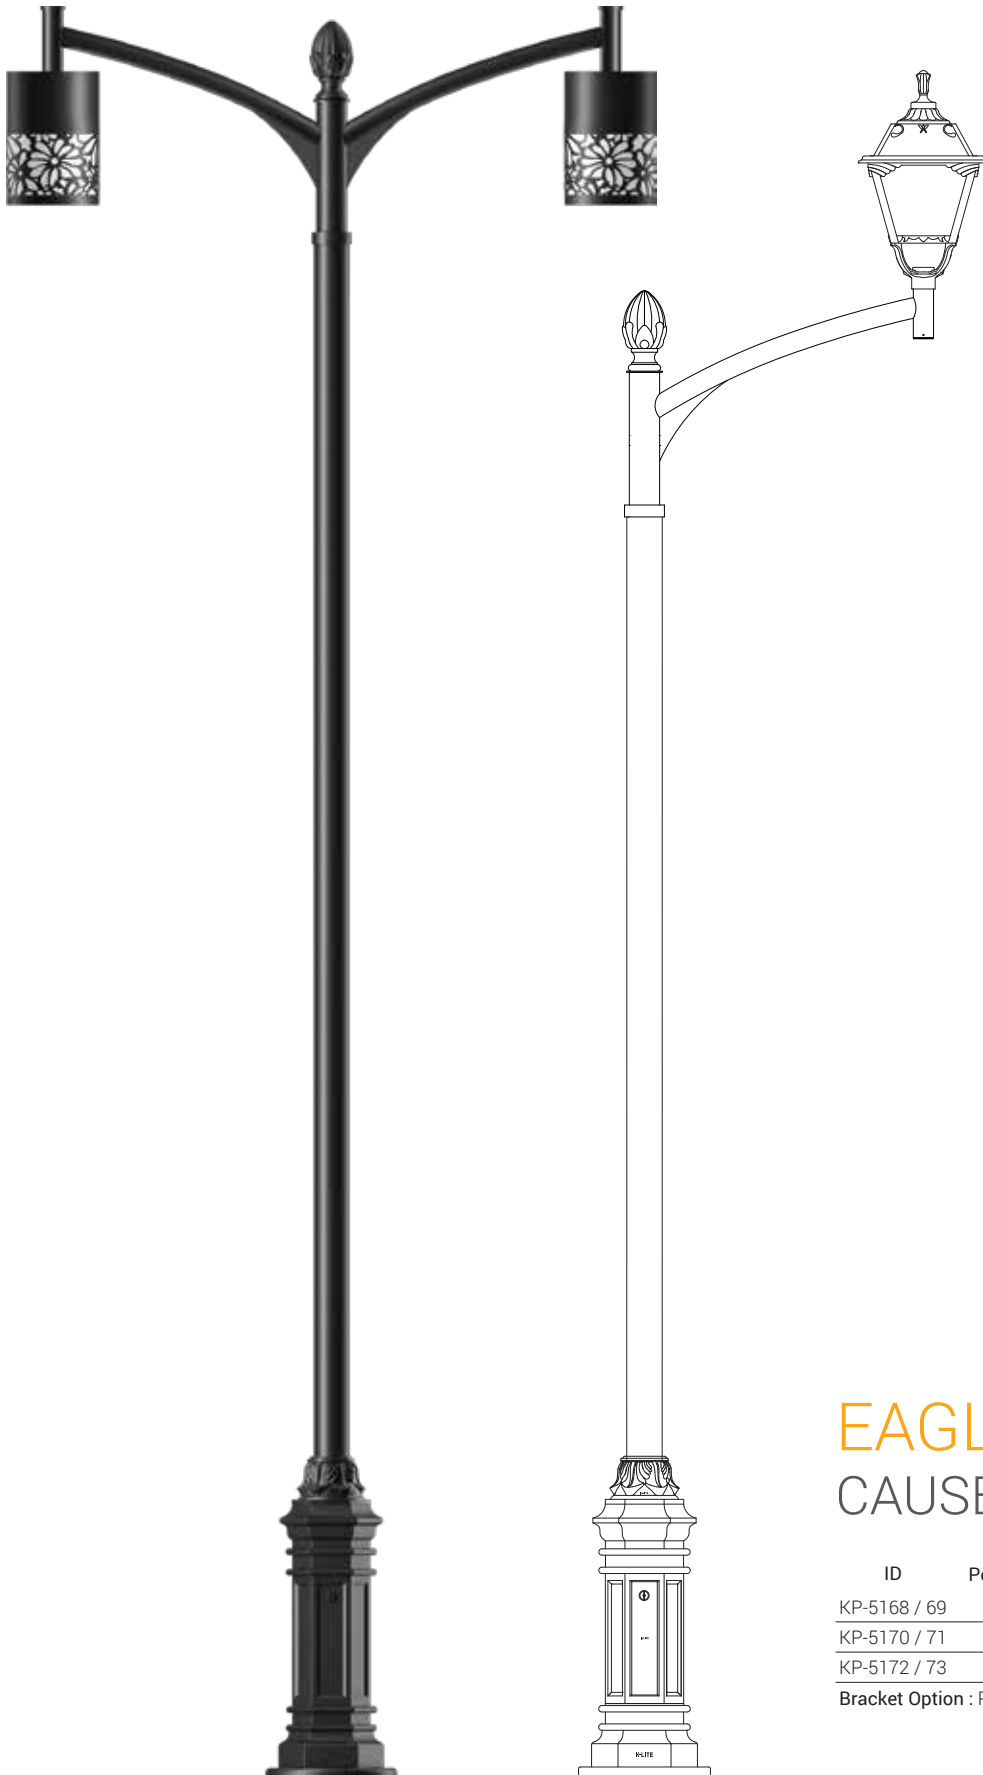

K-LITE

GARDEN LIGHTING POLES

Garden Lighting Pole is design to create a distinctive atmosphere in town & cities by using the most advanced technology to develop innovative lighting solutions. Poles can stylishly convey the identity of any landscape. Our poles can be designed to suit single or multi arms brackets in order to install one or more light sources.

Product Description

- Pole design parameters vary depending on the type of bracket and loading factor.
- All pole sections are welded using special v groove technique by certified welders using high end MIG welding processes.
- Built-in control box with service door.
- The control gear tray is prewired with MCB, terminal connectors for loop-in / loop-out arrangement.
- The foundation bolt holes in the base plate are designed to be elongated for fine adjustments / alignment of the pole during installation.
- Base plate made of steel grade E250 & foundation bolt of grade 4.6
-  - Conformity mark

Area of Application

Illuminating pathways in parks, gardens, resorts, Residential Area Lighting, boulevards, Shopping centres, Building perimeters and public places.

Installation

Surface mounted with base plate and fitted on a pre formed foundation.

EAGLE MINI CAUSEWAY MIDI Series

ID	Pole Size	Arm	Height	Mounting
KP-5168 / 69	Ø88.9	SA / DA	3660	KP-16
KP-5170 / 71	Ø88.9	SA / DA	4270	KP-16
KP-5172 / 73	Ø88.9	SA / DA	5000	KP-92

Bracket Option : Pendant / Post Top / Street Light