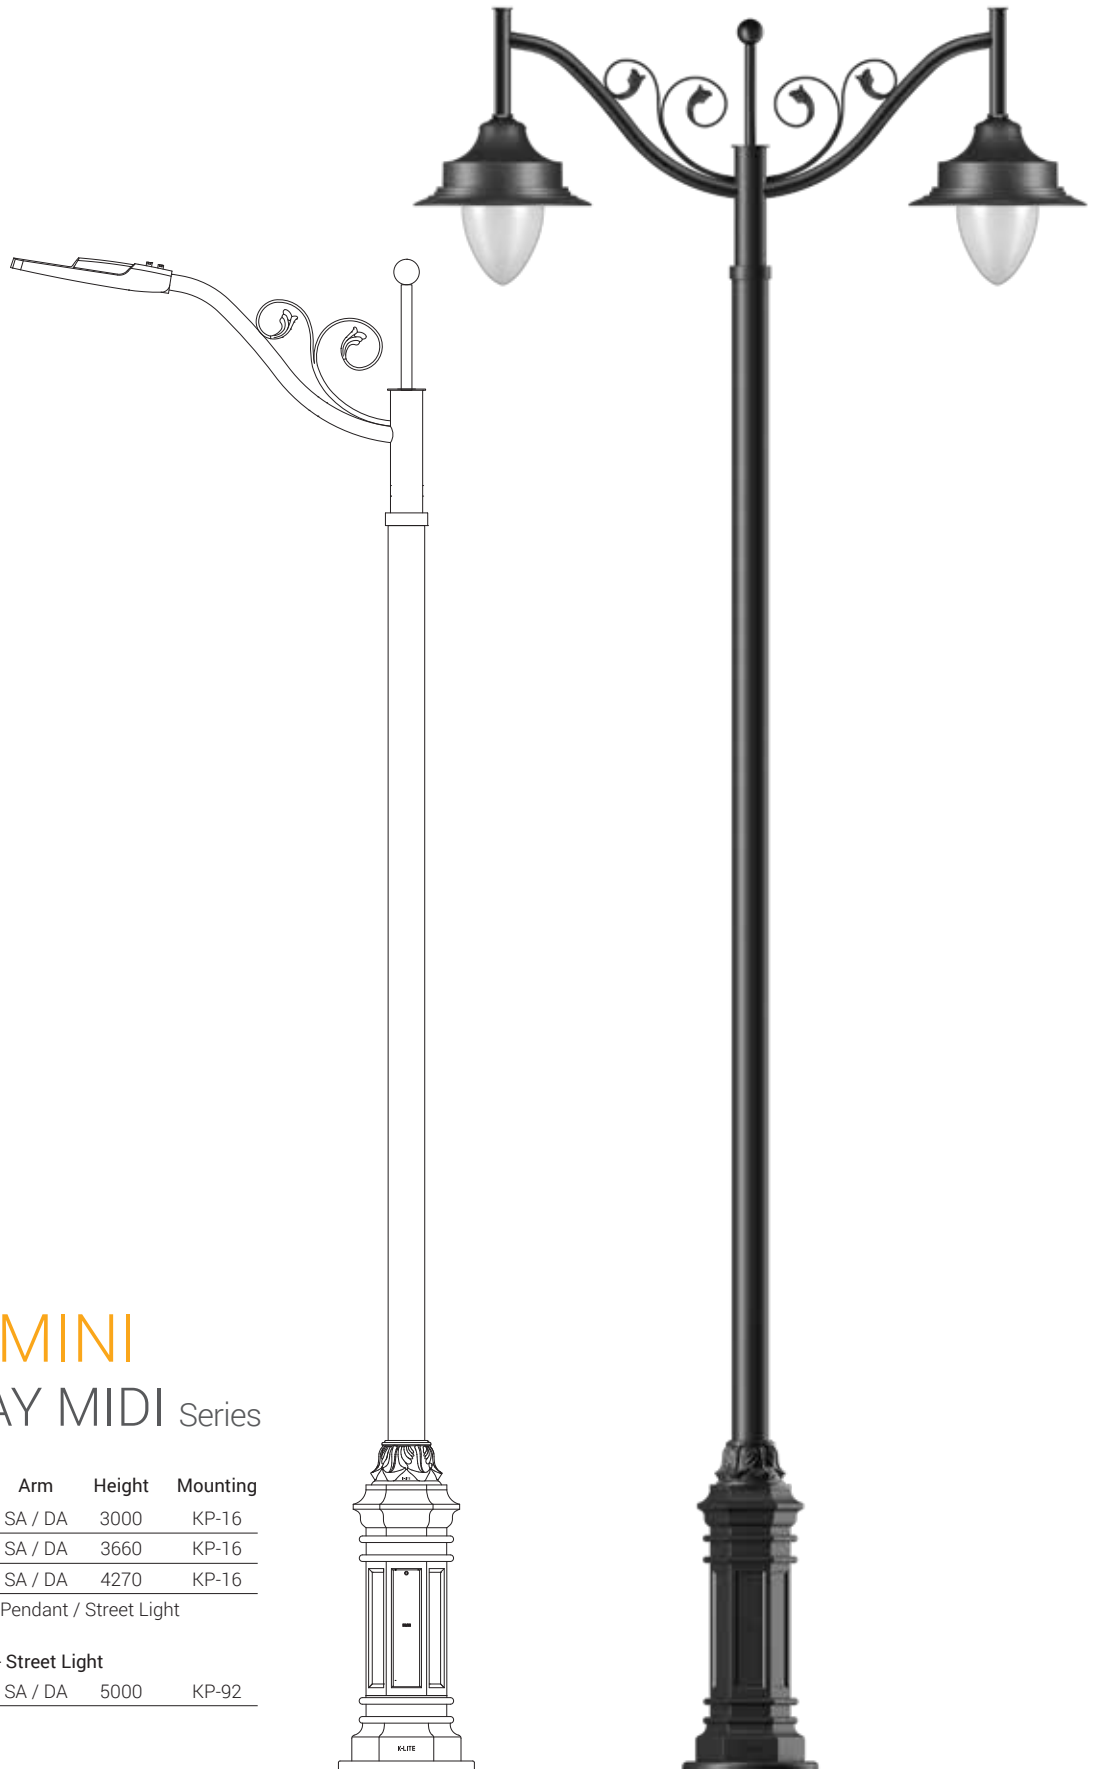

SNAKY MINI CAUSEWAY MIDI Series

ID	Pole Size	Arm	Height	Mounting
KP-5156 / 57	Ø88.9	SA / DA	3000	KP-16
KP-5158 / 59	Ø88.9	SA / DA	3660	KP-16
KP-5160 / 61	Ø88.9	SA / DA	4270	KP-16

Bracket Option : Post Top / Pendant / Street Light

Snaky Mini Causeway Midi - Street Light

KP-5162 / 63	Ø88.9	SA / DA	5000	KP-92