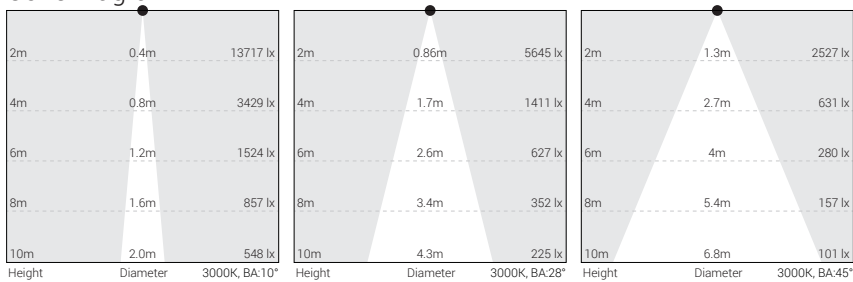

Beam Angle : 10° / 28° / 45°

Cone Diagram

Note : Plywood not in our scope of supply