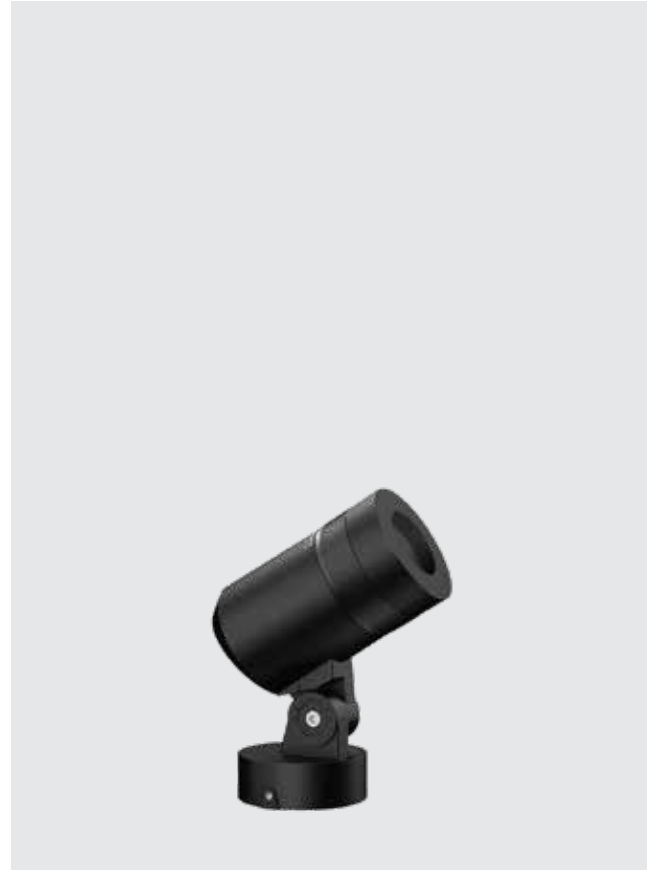

LED compact spot light luminaires designed to provide directional light. The luminaire comes with a connecting cable and bracket for permanent installation on a wall, under a ceiling or on floor.

Product Description

- Luminaire made of pressure die cast aluminium of high corrosion resistance and external non corrosive stainless steel fasteners.
- Clear tempered glass.
- Mounting die-cast aluminium bracket arrangement to facilitate easy installation at any desired location.
- Rotary ring to adjust focusing from 15°- 60° beam angles (Zoomable).
- Cable entries for through-wiring of mains supply cable.
- CRI (Ra) : 90
- Prewired with LED driver and suitable for operating on 240V, 50Hz single phase ac supply.
- Available CCT : 3000K (Other CCT's on request)

Product Benefits

- Sturdy construction in order to maintain performance of the luminaire and to reduce maintenance costs.
- Quick & simple installation.
- Clear glass in the front with continuous rubber gasket to ensure adequate sealing against ingress of moisture, dust, insects etc.,
- Sustainable LED technology offers durability and optimal light output with low power consumption.

Area of Application

Pathways, Parks, Sculptures, Gardens, Structures and Landscape lighting.

Available Finish

Powder Coated RAL 9005 Jet black.

Note : It is our constant endeavor to upgrade the performance of our products. For the latest technical information, IES files and product updates please refer to the website at www.klite.in