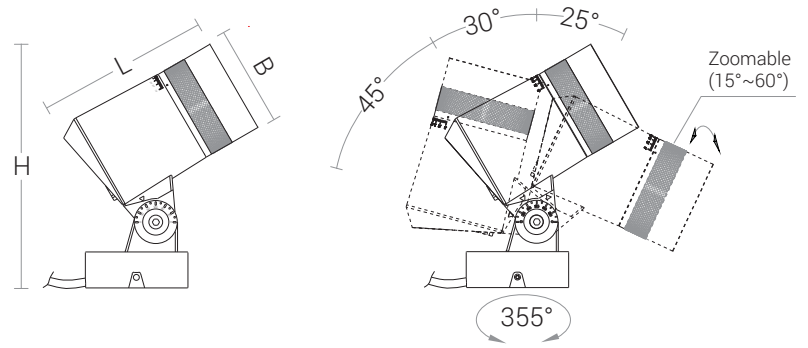

- Luminaire made of pressure die cast aluminium of high corrosion resistance and external non corrosive stainless steel fasteners.
- Clear tempered glass.
- Mounting die-cast aluminium bracket arrangement to facilitate easy installation at any desired location.
- Rotary ring to adjust focusing from 15°- 60° beam angles (Zoomable).
- Cable entries for through-wiring of mains supply cable.
- CRI (Ra) : 90
- Prewired with LED driver and suitable for operating on 240V, 50Hz single phase ac supply.
- Available CCT : 3000K (Other CCT's on request)

Product Name	ZOOM MICRO	ZOOM MINI	ZOOM MIDI	ZOOM MAXI
Product Code	KL-22587	KL-22591	KL-22594	KL-22596
Input Wattage	6W	15W	20W	40W
Dimension (L x B x H)	115 x Ø60 x 160	142 x Ø80 x 189	169 x Ø100 x 237	264 x Ø150 x 322
Color Temperature	3000K (Other CCT's On Request)			
Beam Angle	15° - 60° (Zoomable)			
Input Voltage	230-240Vac			
Frequency Range	50/60Hz			
Surge Protection	2KV	3KV	3KV	3KV
Color rendering index	Ra 90			
Operating Temperature	-20°C~+40°C			
Protectin Grade	IP66			
Protection level	IK05			
Diffuser	Clear Tempered Glass			
Finish	Powder Coated RAL 9005 Jet Black			

Optical Performance

Beam Angle : 15° - 60° (Zoomable)

Ordering Guide

ID	System Wattage	Dimension (A x B x H)
22587	6W	115 X Ø60 x 160
22591	15W	142 X Ø80 x 189
22594	20W	169 X Ø100 x 237
22596	40W	264 X Ø150 x 322