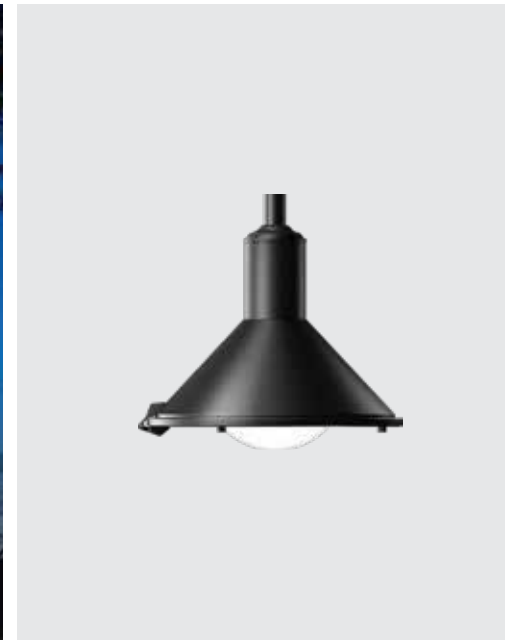

Technical Specifications

General

ID : 4955
System Wattage : 30W LED
Driver Integral : Constant Current
Input Voltage : 230 - 240Vac
Frequency : 50-60Hz
Operating Voltage : 100-277Vac
Operating Temperature : -15°C~+50°C

Light Source

Light Source : LUMILEDS / BRIDGELUX
CRI (Ra) : >80
LED Colour Temperature : 3000K / 4000K / 5700K

Driver

Power Supply : Integral
Power Factor : >0.90
THD : <10%
Surge Protection : 4KV
Efficiency : >85%

Physical

Body : Spun & Extruded Aluminium
Diffuser : Convex type translucent acrylic
Mounting : Suitable for mounting to internally threaded pipe of designation : M30
Finish : Powder coated
Graphite grey / Jet black
Anthracite grey

Optical Performance

Light Distribution : Symmetrical