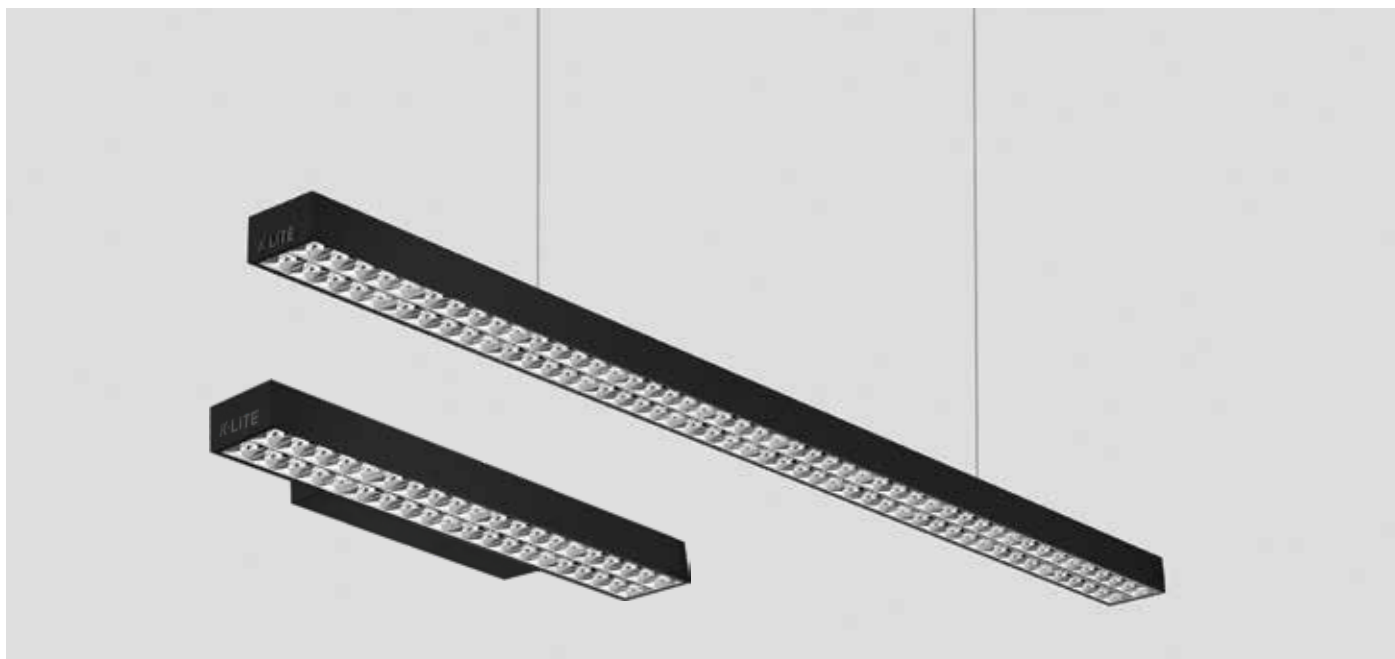

Technical Specifications

General

Driver	: Constant Current
Input Voltage	: 220-240Vac
Operating Temperature	: -15°C~+50°C

Light Source

Light Source	: Nichia
CRI (Ra)	: >80 (>90 On Request)
LED Colour Temperature	: 3000K / 4000K / 5700K

Optical

Efficiency	: >90%
Tilt	: Fixed
Beam Angle	: 12°, 20°, 34°, 48°, 60°
Diffuser/Lens Material	: Polycarbonate
Secondary Reflector	: Vacuum Metalized Chrome Finish
UGR	: <12

Physical

Body	: Extruded Aluminium with Die-cast Endcaps
Mounting	: Wall Light / Pendant
Finish	: Black(RAL9005) White(RAL9016) Grey (RAL 9006)

Driver

Power Supply	: Integral
Power Factor	: >0.90
THD	: <10%
Surge Protection	: Upto 3KV
Efficiency	: >85%

Ordering Guide

Pendant - Direct

ID	Wattage	Dimension (mm)
3474	Upto 40W	612 x 66 x 37
3475	Upto 80W	1212 x 66 x 37

Pendant - Direct-Indirect

ID	Wattage	Dimension (mm)
3461	Upto 40W & 20W	612 x 66 x 37
3425	Upto 80W & 40W	1212 x 66 x 37

Wall Light - Direct / Direct-Indirect

ID	Wattage	Dimension (mm)
3515	Upto 40W	612 x 123 x 37
3516	Upto 40W & 20W	612 x 123 x 37