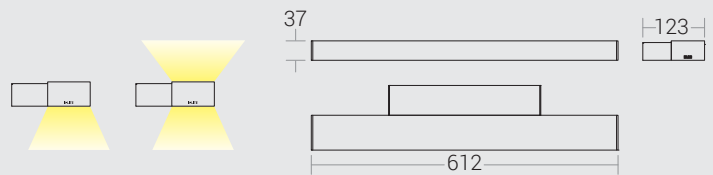

L2: Vaccum Metalized Chrome Finish, UGR <12

Beam Angle

Accessories

Canopy Kit for Control gear

PENDANT-DIRECT

PENDANT-DIRECT / INDIRECT

WALL LIGHT-DIRECT

WALL LIGHT-DIRECT / INDIRECT

Dimension in mm

Housing Colour

- Extruded aluminium with powder coated finish in RAL9005 Black fine texture | RAL9016 White fine texture | RAL9006 Grey fine texture

Light Distribution refer online

L2

Technical Specifications

Optical

Efficiency	: >90%
Tilt	: Fixed
Beam Angle	: 12°, 20°, 34°, 48°, 60°
Diffuser/Lens Material	: Polycarbonate
Secondary Reflector	: Vacuum Metalized Chrome Finish
UGR	: <12

Physical

Body	: Extruded Aluminium with Die-cast Endcaps
Mounting	: Wall Light / Pendant
Finish	: Black(RAL9005) White(RAL9016) Grey (RAL 9006)