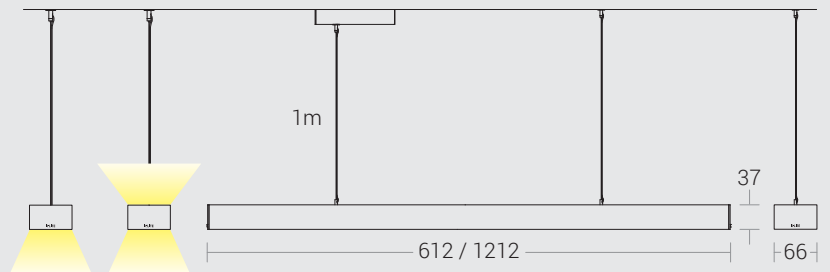

L2: Vaccum Metalized Chrome Finish, UGR <12

Beam Angle

Accessories

Canopy Kit for Control gear

PENDANT-DIRECT

PENDANT-DIRECT / INDIRECT

WALL LIGHT-DIRECT

WALL LIGHT-DIRECT / INDIRECT

Dimension in mm

Housing Colour

- Extruded aluminium with powder coated finish in RAL9005 Black fine texture | RAL9016 White fine texture | RAL9006 Grey fine texture

Light Distribution refer online

L2

Technical Specifications

Optical

Efficiency	: >90%
Tilt	: Fixed
Beam Angle	: 12°, 20°, 34°, 48°, 60°
Diffuser/Lens Material	: Polycarbonate
Secondary Reflector	: Vacuum Metalized Chrome Finish
UGR	: <12

Physical

Body	: Extruded Aluminium with Die-cast Endcaps
Mounting	: Wall Light / Pendant
Finish	: Black(RAL9005) White(RAL9016) Grey (RAL 9006)

Pendant - Direct-Indirect

ID	Wattage	Dimension (mm)
3461	Upto 40W & 20W	612 x 66 x 37
3425	Upto 80W & 40W	1212 x 66 x 37

Wall Light - Direct / Direct-Indirect

ID	Wattage	Dimension (mm)
3515	Upto 40W	612 x 123 x 37
3516	Upto 40W & 20W	612 x 123 x 37