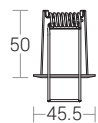

K-LITE

Line n Dot - Linear Down Light

50

45.5

45.5

45.5

50

45.5

45.5

106

50

76

76

76

50

45.5

45.5

165.5

50

106

106

106

50

45.5

45.5

316

Beam