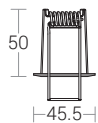

K-LITE

Line n Dot - Linear Down Light

50

45.5

45.5

45.5

50

45.5

45.5

106

50

76

76

76

50

45.5

45.5

165.5

50

106

106

106

50

45.5

45.5

316

Beam