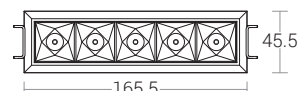

K-LITE

Line n Dot - Linear Down Light

50

45.5

45.5

45.5

50

45.5

45.5

106

50

76

76

76

50

45.5

45.5

165.5

50

106

106

106

50

45.5

45.5

316

Beam