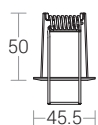

WALL WASHER

K-LITE

Line n Dot - Linear Down Light

ID : 3369 3W LED

40 x 40

50

45.5

45.5