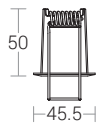

K-LITE

Line n Dot - Linear Down Light

50

45.5

45.5

45.5

50

45.5

45.5

106

50

76

76

76

50

45.5

45.5

165.5

50

106

106

106

50

45.5

45.5

316

Beam