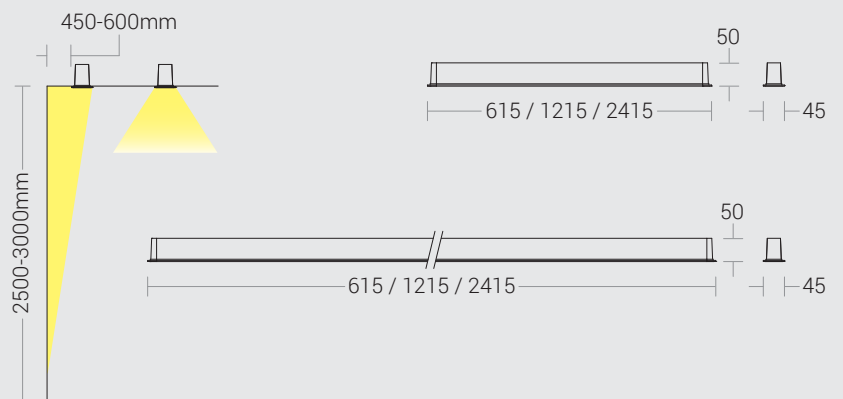

K-LITE

IVO

Power : Upto 20W Upto 40W Upto 80W
 Length: 615mm 1215mm 2415mm

Features

- Nichia LED's
- CRI Ra>80 (>90 On Request)
- SDCM ≤ 3
- L70 / B10 @ 60,000 Hrs

Options

- CCT : 3000K / 4000K / 5700K or TW 2700K to 5700K
- Driver options

L2: Vaccum Metalized Chrome Finish, UGR <12

Beam Angle

RECESS

Dimension in mm

Housing Colour

Extruded aluminium with powder coated finish in
 RAL9005 Black fine texture | RAL9016 White fine texture

Light Distribution refer online

Optical

Efficiency	: >90%
Tilt	: Fixed
Beam Angle	: 12°, 20°34', 48°, 60°, Wall Wash
Diffuser/Lens Material	: Polycarbonate
Secondary Reflector	: Vacuum Metalized Chrome Finish
UGR	: <12

Physical

Body	: Extruded Aluminium with Die-cast Endcaps
Mounting	: Recess
Finish	: Black(RAL9005) White(RAL9016)

Recess - Wall Wash

ID	Wattage	C.O.D	Dimension (mm)
3487	Upto 20W	602 x 36	615 x 45 x 50
3488	Upto 40W	1202 x 36	1215 x 45 x 50
3539	Upto 80W	2402 x 36	2415 x 45 x 50