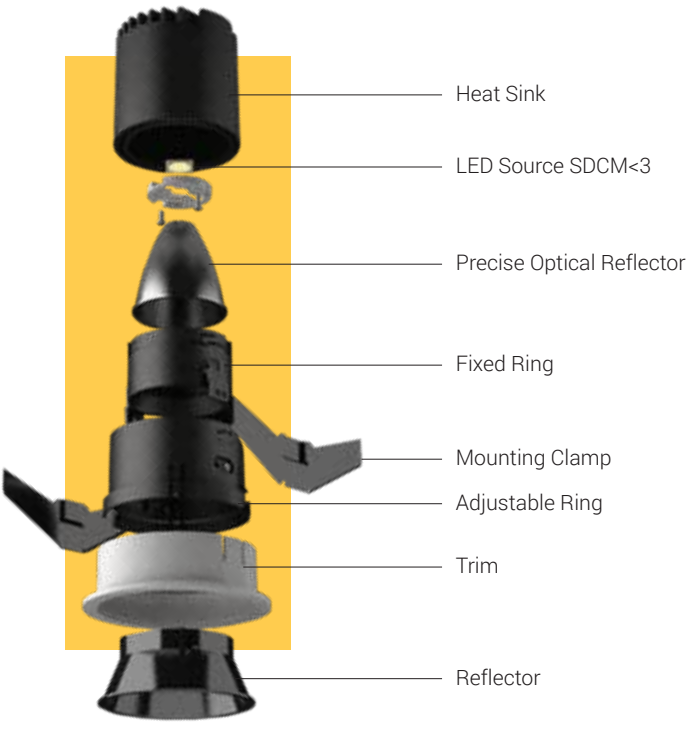

Trim - Fixed  
Optic

Trim - Adjustable  
Optic

Ø133

Ø133

Ø105

Ø105

Ø85

Ø85

Ø58

Ø58

**An aesthetic selection of downlighting and wallwashing**

Platina is a family of recessed LED spots that comes in a wide range of different sizes and glare-limiting reflector finishes. Symmetrical or asymmetrical optics - either fixed or tiltable - are available.