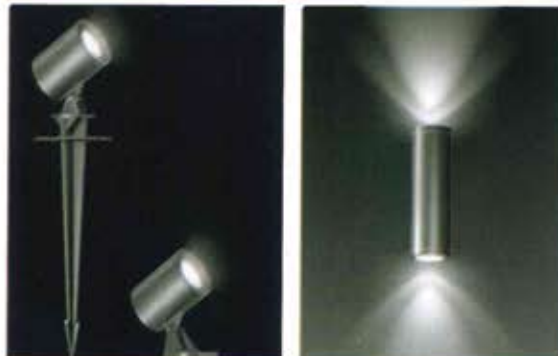

The Range offered by K-lite is comprehensive and versatile. It includes Linear Wall Washers, Up-Down Lighters, LED Strips/Neon Flex, Promenade Lighting, Bollards, Underwater Lighting, Post Top Luminaires, Bulkheads, Pathfinders, IP67 Linear Profiles, Polar Lighting, and a newly introduced series of Facade Lighting.

K-lite's commitment to innovation and quality shines through in every product, blending functional efficiency with aesthetic appeal. Each luminaire in the landscape range is meticulously crafted to enhance outdoor spaces, offering not only illumination but also enhancing the visual appeal of architectural environments. Whether illuminating pathways, accentuating building facades, or creating ambiance in public spaces, K-lite's luminaires deliver reliability and elegance, making them the preferred choice for architects, landscape designers, and developers aiming to transform outdoor spaces with lighting solutions that integrate form and function seamlessly.

K-LITE INDUSTRIES PRIVATE LIMITED

D-10, Ambattur Industrial Estate, Chennai - 600 058.

T : 26257710, 48591800, 48581950.

M : 95000 79797, 95000 85511

E : info@klite.in W : www.klite.in

K-LITE
Landscape Luminaires

K-LITE INDUSTRIES PVT.LTD

D-10, Ambattur Industrial Estate, Chennai - 600 058.

T : 26257710, 48591800, 48581950.

M : 95000 79797, 95000 85511 E : info@klite.in W : www.klite.in